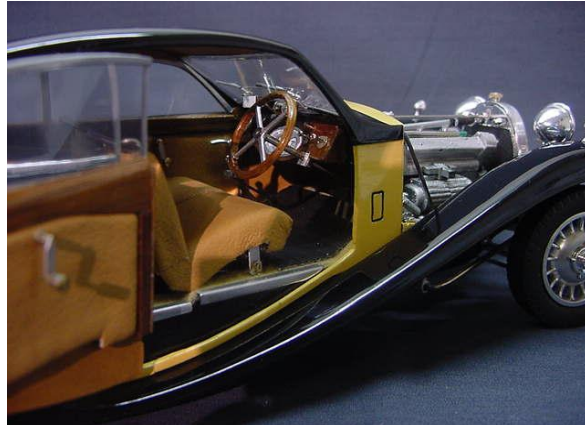

## List of Bugatti assembled scale models

	Kit brand	Scale	Year built
1 Type 41 'Berline Fiacre'	Italeri	01:24	1983
			
2 Type 41 'Coupé Napoléon'	Italeri	01:24	1985
			
3 Type 59	Matchbox	01:32	1989
			

4 Type 35 'GP de Lyon'

Revival

01:20

1994

5 Type 50

Heller

01:24

1995